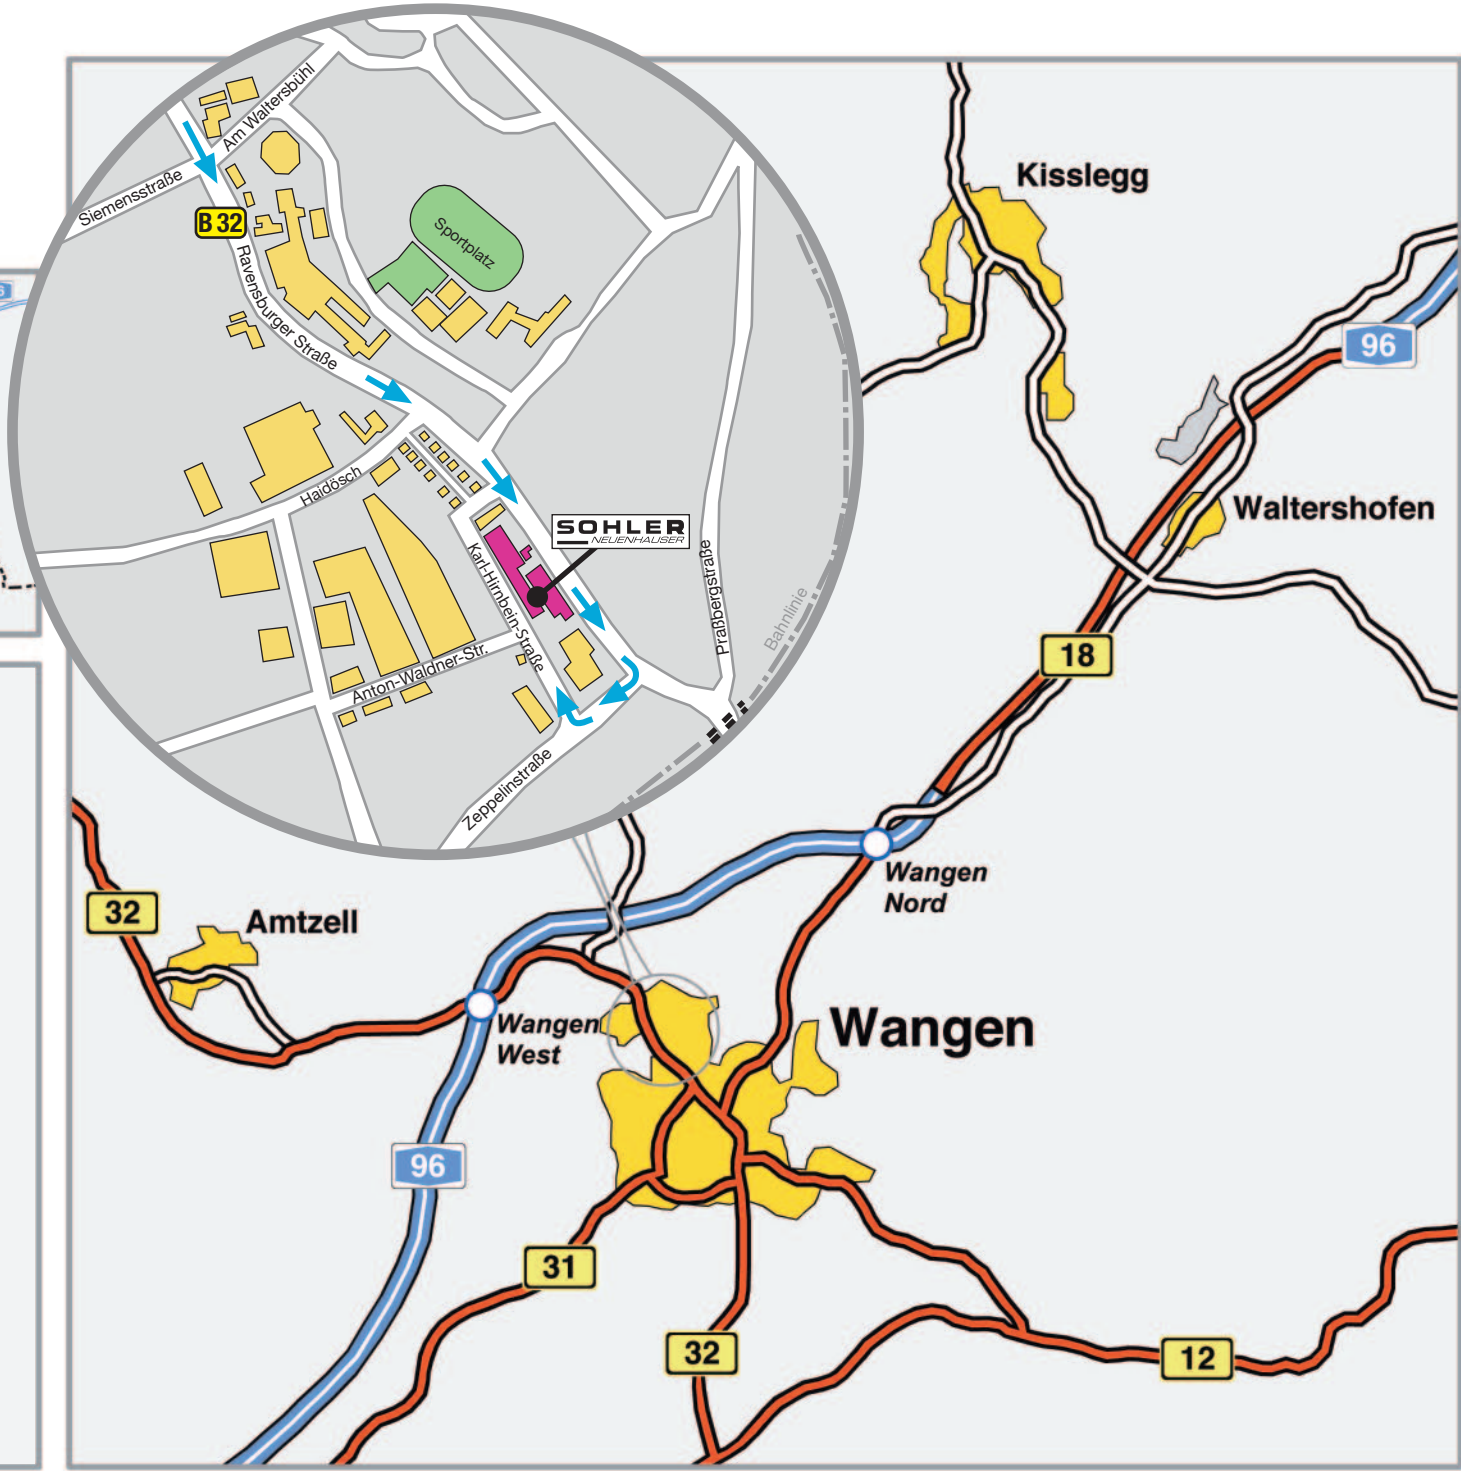

SOHLER

NEUENHAUSER

Sohler-Neuenhauser GmbH & Co. KG
Karl-Hirnbein-Str. 20 | 88239 Wangen | Germany
Tel. +49 (0)7522-79560 | +49 (0)7522-20412
mail@sohler-neuenhauser.de | www.sohler-neuenhauser.de

Coming from the A96 Memmingen or the border (A, CH)

Follow the A96 to the exit Wangen West.

Then take the B32 heading towards Wangen.

Stay on the B32 until you reach Wangen place name sign, follow the street until you turn right into the Zeppelinstraße (towards Lindau) and then right again into the Karl-Hirnbein-Straße.